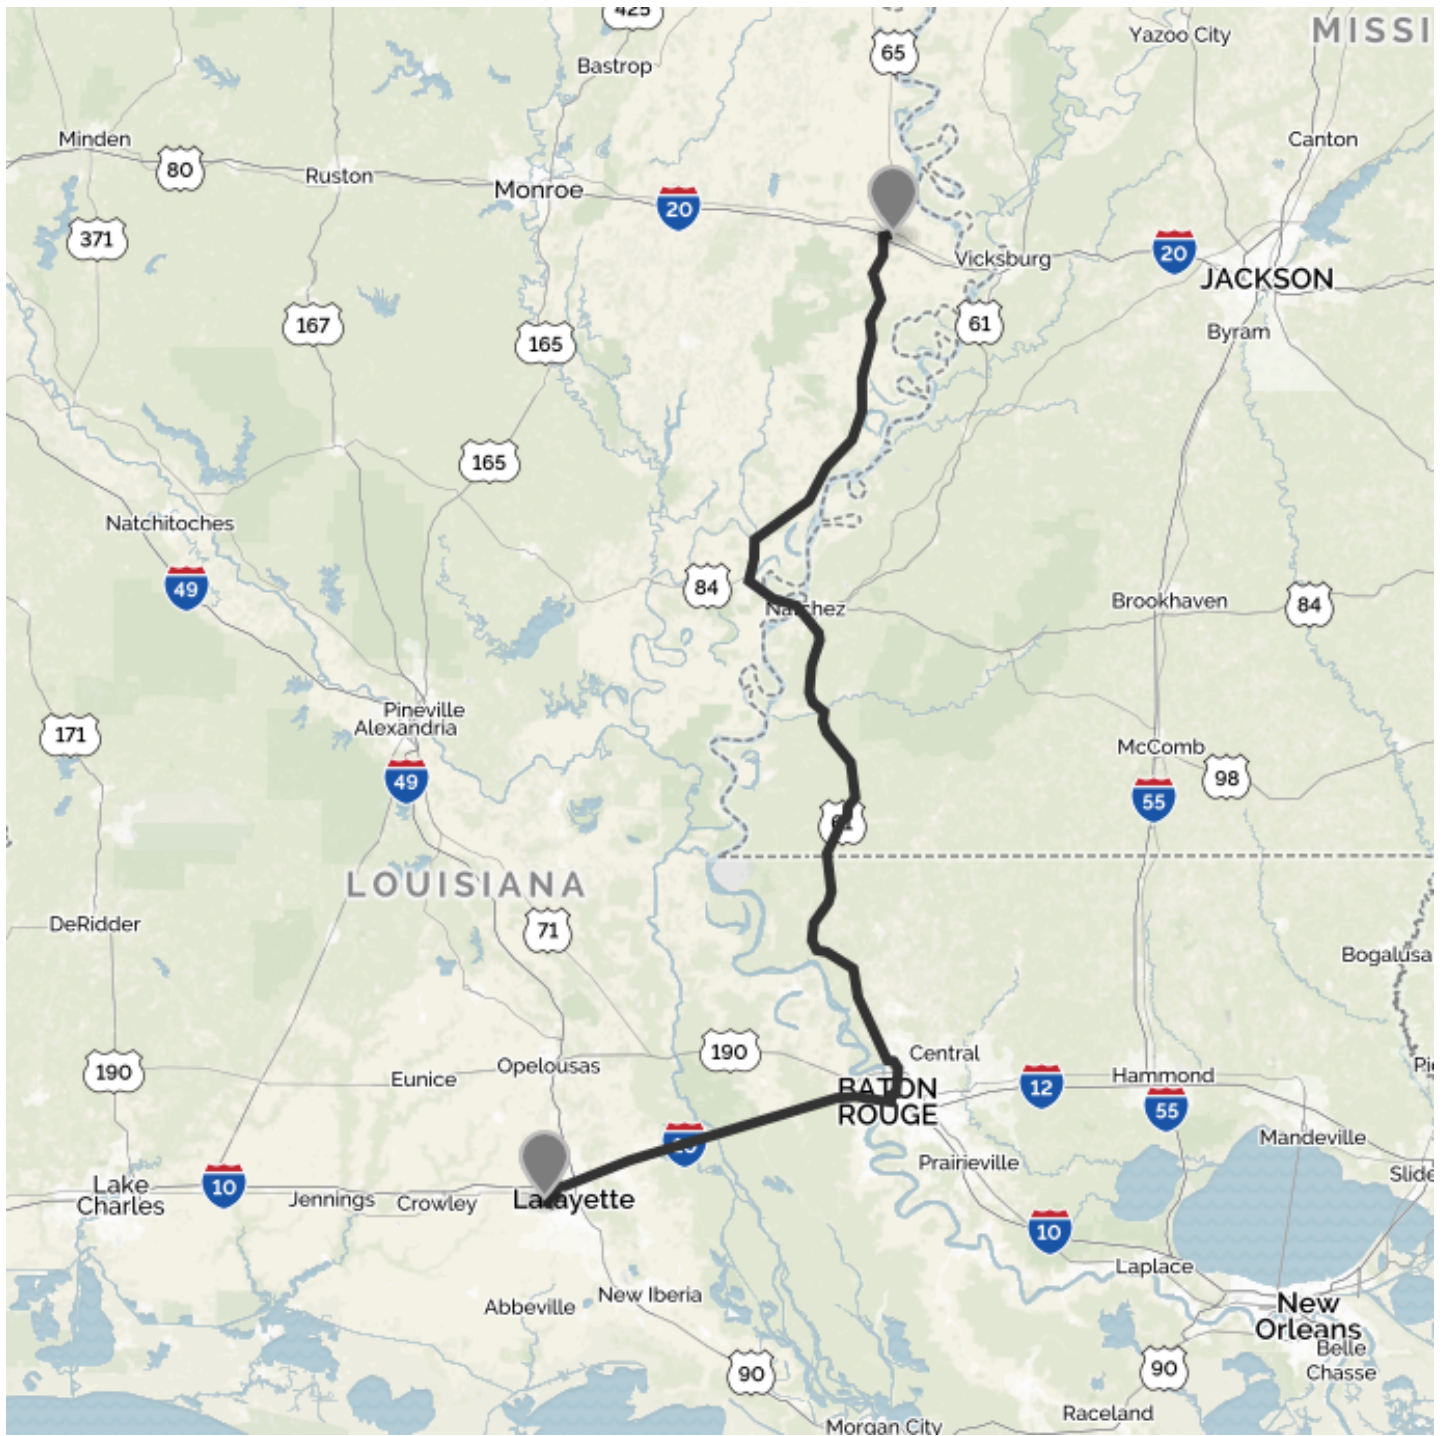

©2015 MapQuest, Inc. Use of directions and maps is subject to the MapQuest Terms of Use. We make no guarantee of the accuracy of their content, road conditions or route usability. You assume all risk of use. View Terms of Use (<http://hello.mapquest.com/terms-of-use>).