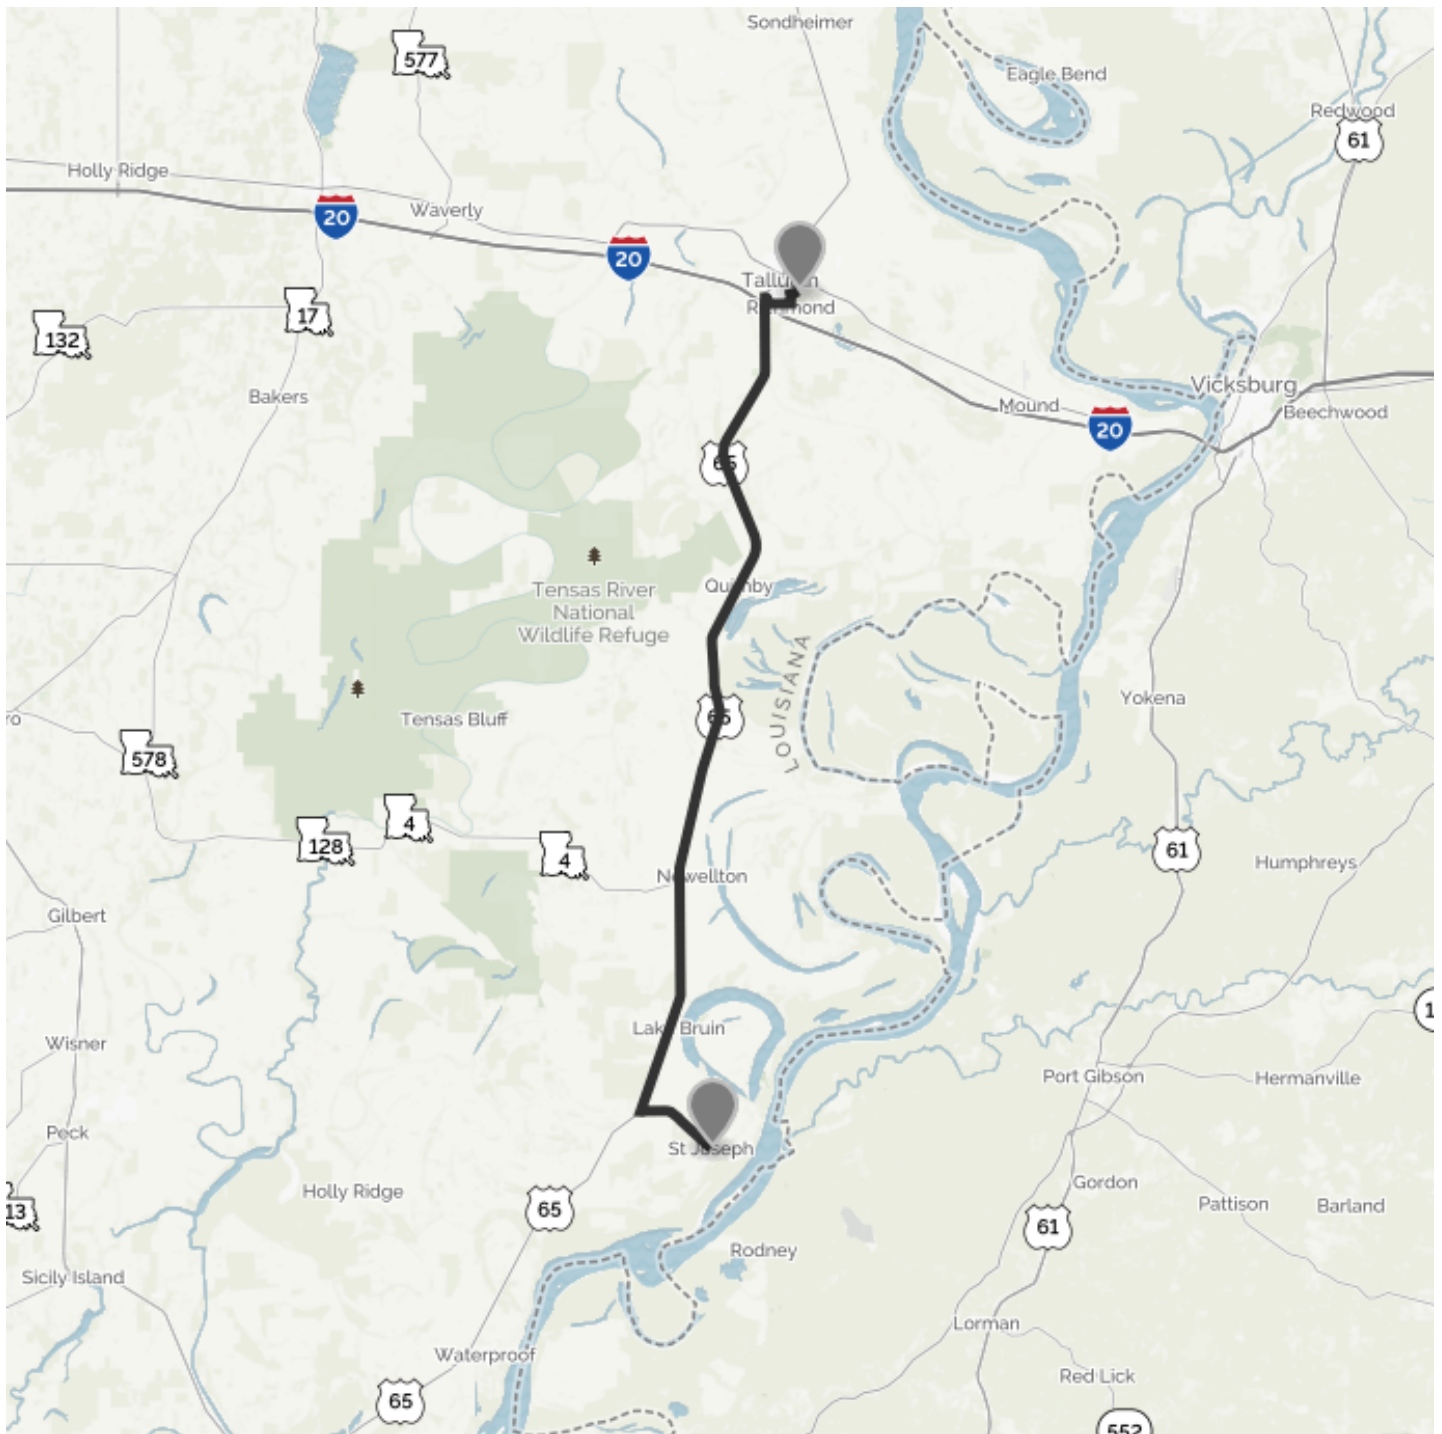

YOUR TRIP TO:

St. Joseph, LA

43 MIN | 38.2 MI

Trip time based on traffic conditions as of 2:07 PM on November 7, 2015. Current Traffic:

Start out going **southwest** on **Wood St** toward **Claudine St**.

Then **0.33 miles**

Turn **left** onto **Johnson St/LA-601**. Continue to follow **LA-601**.

Then **0.38 miles**

Turn **right** onto **Felicia Ave/LA-3202**.

Felicia Ave is 0.1 miles past Burnside Dr.

If you reach Sheri Kay St you've gone about 0.1 miles too far.

Then **1.17 miles**

Turn **left** onto **Highway 65 S/US-65 S**. Continue to follow **US-65 S**.

Wendy's is on the corner.

Then **33.00 miles**

Turn **left** onto **LA-128**.

Then **3.29 miles**

Welcome to **ST. JOSEPH, LA**.

Your destination is just past 6th St.

If you reach Elm you've gone about 0.1 miles too far.

Use of directions and maps is subject to our [Terms of Use](#). We don't guarantee accuracy, route conditions or usability. You assume all risk of use.